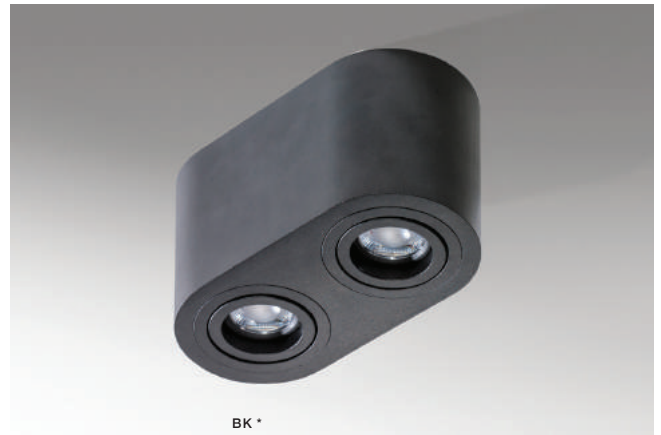

BK *

BRANT 2

bulb not included

voltage: 230V	connect GU10 2x Max 50W
IP20	
	installation place

COLOUR / NEW INDEX NO.

- BLACK (BK) **AZ2821**
- WHITE (WH) **AZ2820**
- BLACK / CHROME (BK / CH) **AZ2930**

TILT 20°