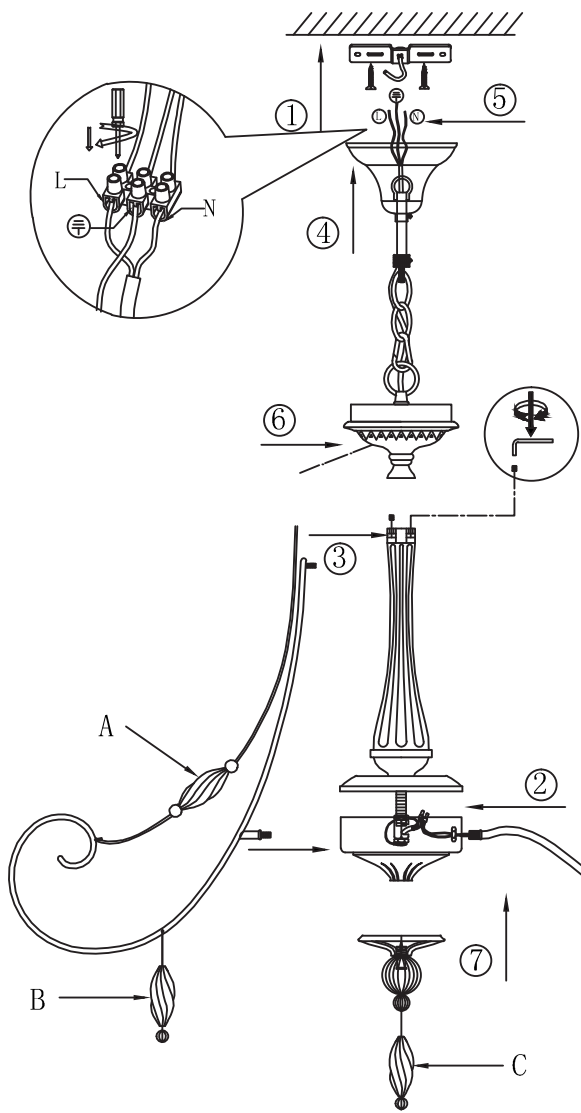

Instruction

Collection: Elegant
 Series: Adelia
 Model: ARM540-08-W
 Suspended

A=8
 B=8
 C=1

 - Suspended

 8 x E14 (40w)

MAYTONI
 DECORATIVE LIGHTING

www.maytoni.de