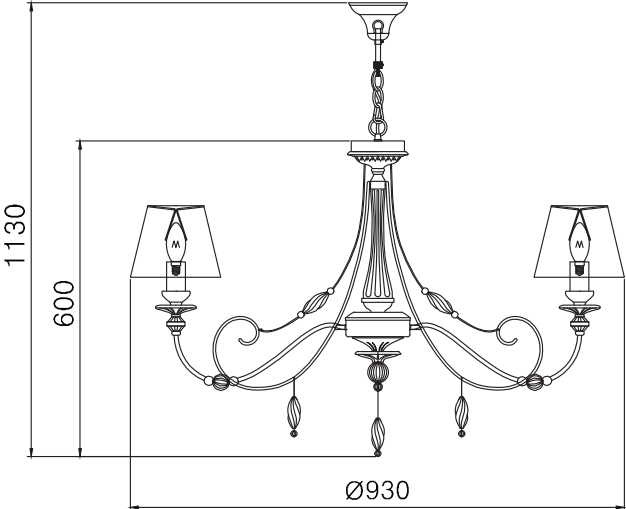

Instruction

Collection: Elegant
 Series: Adelia
 Model: ARM540-08-W
 Suspended

A=8
 B=8
 C=1

 - Suspended

 8 x E14 (40w)

MAYTONI
 DECORATIVE LIGHTING

www.maytoni.de