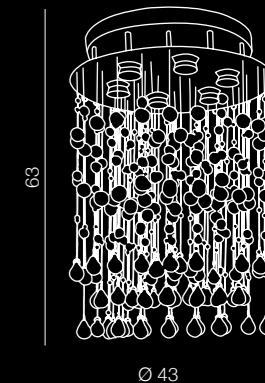

Luvia 125 XL

22

Luvia 125 XL

- 1 AZ2573 (clear)
- 2 AZ2574 (chrome)

GU10 9x Max 40W
only LED
metal/chrome/glass

Comet

23

Comet

AZ0269

GU10 6x Max 40W
only LED
metal/chrome/crystal