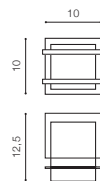

BLAS

Indoor wall lamps

BLAS

bulb not included

voltage: 230V	connect G9 1x Max 40W
IP20	installation place

COLOUR / NEW INDEX NO.

■ BLACK (BK) **AZ3069**

* - EXPLANATION SHORTCUT PAGE 2 (E)