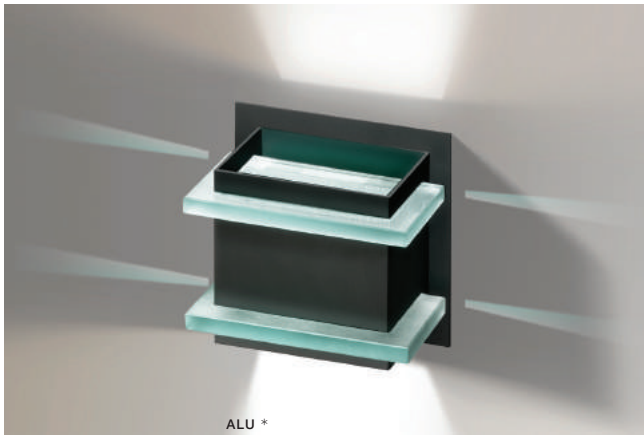

BLAS

Indoor wall lamps

BLAS

bulb not included

voltage: 230V	connect G9 1x Max 40W
IP20	installation place

COLOUR / NEW INDEX NO.

■ BLACK (BK) **AZ3069**

* - EXPLANATION SHORTCUT PAGE 2 (E)