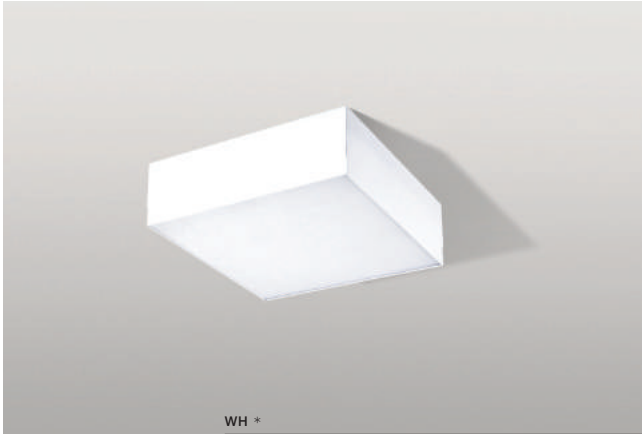

# MONZA II SQUARE SCREWLESS BODY

Exposed downlights

WH \*

## MONZA II S 17 3000K/ 4000K

LED integrated

voltage: 230V	LED 18W 1890lm 3000K		<b>LED</b>
IP20	LED 18W 1890lm 4000K		
technical	installation place		
specification	beam angle: 120°		

COLOUR / NEW INDEX NO.

## MONZA II S 30 3000K/ 4000K

LED integrated

voltage: 230V	LED 36W 3500lm 3000K		<b>LED</b>
IP20	LED 36W 3500lm 4000K		
technical	installation place		
specification	beam angle: 120°		

COLOUR / NEW INDEX NO.