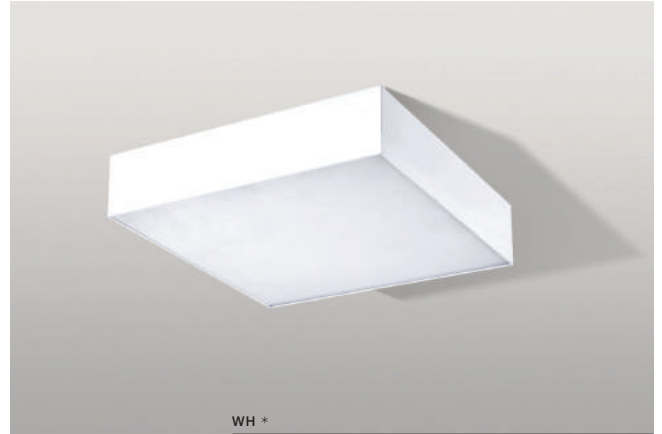

WH *

MONZA II S 30 3000K/ 4000K

LED integrated

voltage: 230V	LED 36W 3500lm 3000K		LED
IP20	LED 36W 3500lm 4000K		
technical	installation place		
specification	beam angle: 120°		

COLOUR / NEW INDEX NO.

- 3000K WHITE (WH) **AZ3687**
- 3000K BLACK (BK) **AZ3686**
- 4000K WHITE (WH) **AZ3689**
- 4000K BLACK (BK) **AZ3688**