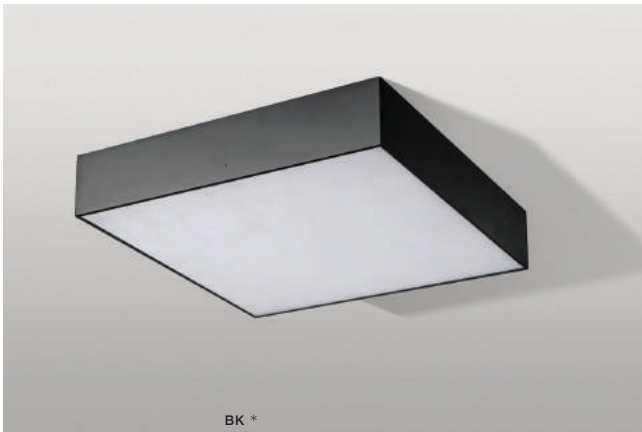

BK *

MONZA II S 40 3000K/ 4000K DIMM

LED integrated

voltage: 230V	LED 46W 4508lm 3000K DIMM		LED
IP20	LED 46W 4508lm 4000K DIMM		
technical	installation place		
specification	beam angle: 120°		

COLOUR / NEW INDEX NO.

- 3000K WHITE (WH) **AZ3691**
- 3000K BLACK (BK) **AZ3690**
- 4000K WHITE (WH) **AZ3693**