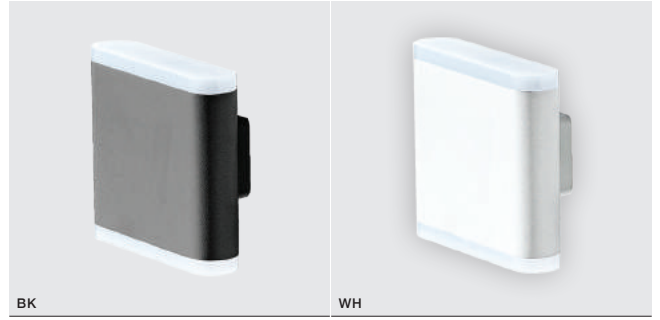

VIGO LED IP54

322

Indoor wall lamps

WH *

BK

WH

VIGO

LED integrated

voltage: 230V	LED 2x3W 420lm 3000K	
IP54		
technical specification	installation place	
	beam angle: 2x90°	

COLOUR / NEW INDEX NO.

- BLACK (BK) **AZ2203**
- WHITE (WH) **AZ2202**

* - EXPLANATION SHORTCUT PAGE 2 (E)