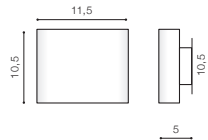

voltage: 230V	LED 2x3W 420lm 3000K	
IP54		
technical specification	installation place	
	beam angle: 2x90°	

COLOUR / NEW INDEX NO.

- BLACK (BK) **AZ2203**
- WHITE (WH) **AZ2202**

* - EXPLANATION SHORTCUT PAGE 2 (E)