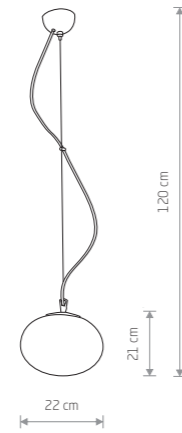

### NUAGE S

glass, chrome plated steel

7024

1xE27, max 60W

NUAGE L 7026