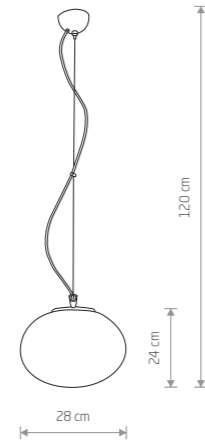

### NUAGE S

glass, chrome plated steel

7024

1xE27, max 60W

NUAGE L 7026

### NUAGE M

glass, chrome plated steel

7025

1xE27, max 60W