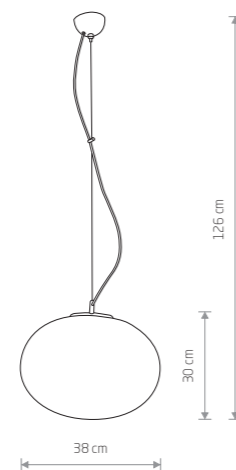

### NUAGE S

glass, chrome plated steel

7024

1xE27, max 60W

NUAGE L 7026

### NUAGE M

glass, chrome plated steel

7025

1xE27, max 60W

### NUAGE L

glass, chrome plated steel

7026

1xE27, max 60W

NUAGE 7027

### NUAGE

glass, chrome plated steel

7027

3xE27, max 60W