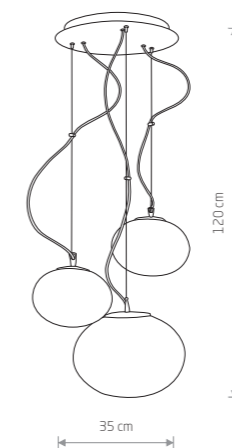

### NUAGE S

glass, chrome plated steel

7024

1xE27, max 60W

NUAGE L 7026

### NUAGE M

glass, chrome plated steel

7025

1xE27, max 60W

### NUAGE L

glass, chrome plated steel

7026

1xE27, max 60W

NUAGE 7027

### NUAGE

glass, chrome plated steel

7027

3xE27, max 60W