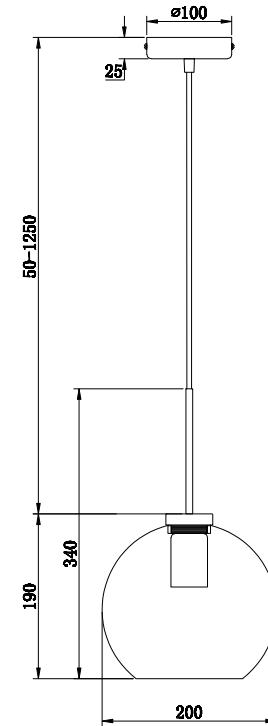

FREYA
TRADITION OF QUALITY

Instruction

FR8005PL-01BS

1 x E27 (60W)

Model: FR8005PL-01BS
Collection: Modern Market

Pendant Lamps