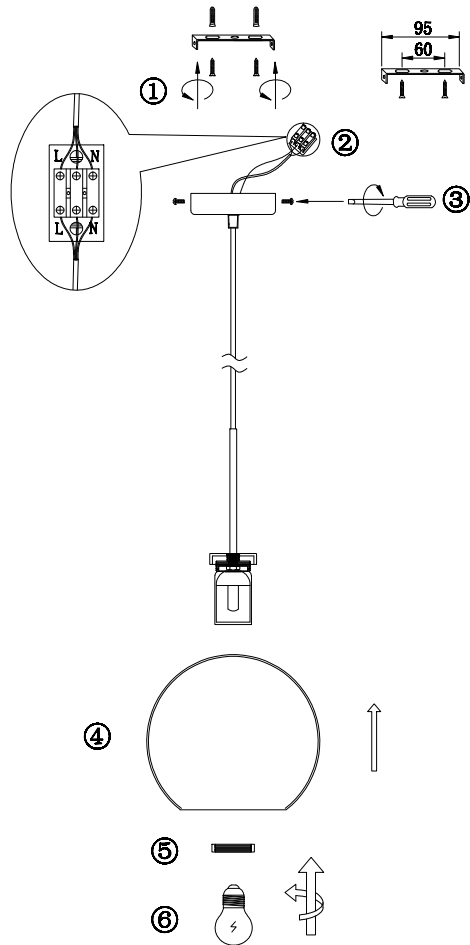

FREYA
TRADITION OF QUALITY

Instruction

FR8005PL-01BS

1 x E27 (60W)

Model: FR8005PL-01BS
Collection: Modern Market

Pendant Lamps