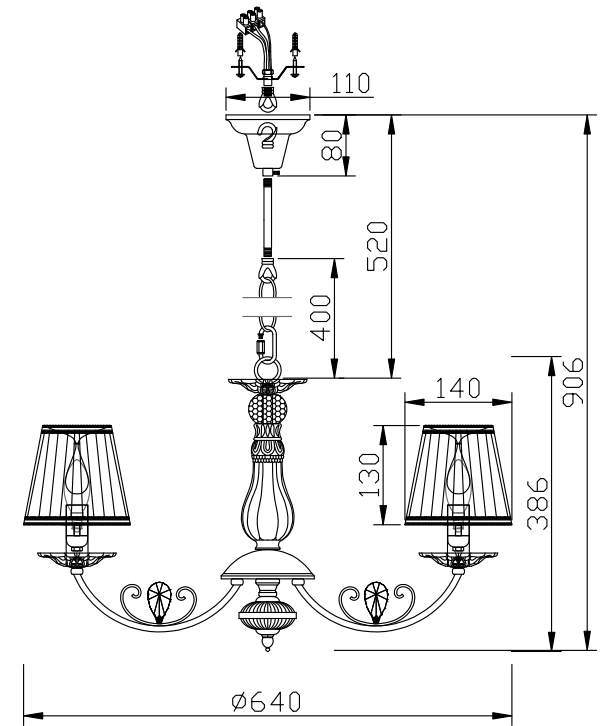

FREYA
TRADITION OF QUALITY

INSTRUCTION

MODEL: FR2307-PL-06-WG
CHANDELIER

6 X E14 (40W)

FREYA-LIGHT.COM