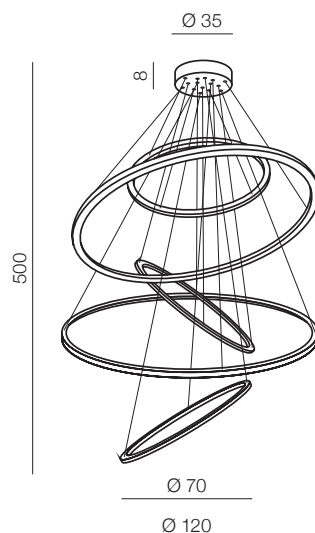

# Wheel XXL

97

new

1 BLACK

2 GOLD

3 CHROME

## Wheel XXL LED

- 1 AZ3137 (black)
- 2 AZ3138 (gold)
- 3 AZ3417 (chrome)

LED 190W 11400lm 3000K  
metal/acrylic