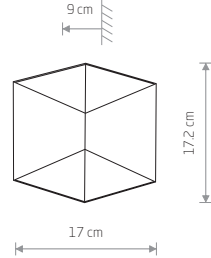

TRIANGLES LED
painted aluminum, glass

8143 8142 8141

9510