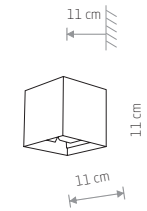

KHUMBU
painted aluminum, glass