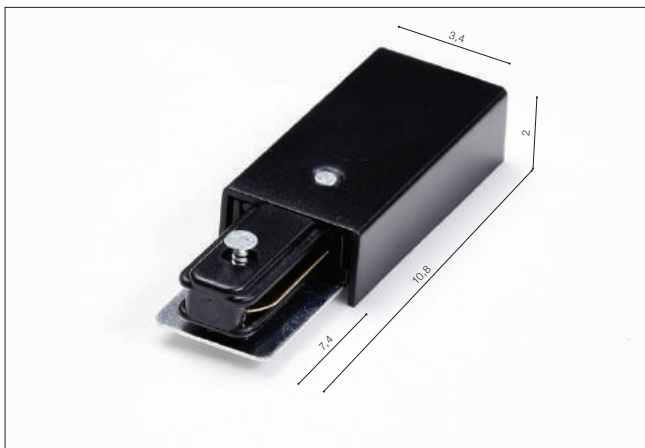

Available options for installation place (surface and pendent mounted)

### Track Set (1m, 1,5m, 2m, 3m)

with THE END POWER + END CAP (All included)

- SET 1m (BLACK) ..... **AZ4723**
- SET 1m (WHITE) ..... **AZ4722**
- SET 1,5m (BLACK) ..... **AZ4725**
- SET 1,5m (WHITE) ..... **AZ4724**
- SET 2m (BLACK) ..... **AZ4727**
- SET 2M (WHITE) ..... **AZ4726**

### End Power

- END POWER (BLACK) ..... **AZ4743**
- END POWER (WHITE) ..... **AZ4742**