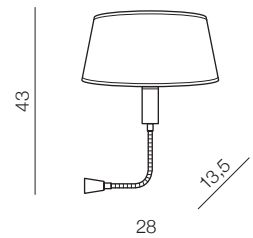

Amadeo

318

Amadeo Square

LAMP BODY + SQUARE SHADE

E27 1x MAX 40W
metal/fabric

Amadeo Oval

LAMP BODY + OVAL SHADE

E27 1x MAX 40W
metal/fabric

Amadeo Square Led

LAMP BODY LED + SQUARE SHADE

E27 1x MAX 40W + LED 3W
metal/fabric

Amadeo Oval Led

LAMP BODY LED + OVAL SHADE

E27 1x MAX 40W + LED 3W
metal/fabric

Lamp bodies

+