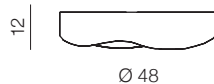

Grasso  MULTICOLOR

AZ0556
 (white)
 E27 4x 40W
 iron/acryl

Grasso top  MULTICOLOR

AZ0554
 (white)
 E27 4x 60W
 iron/acryl