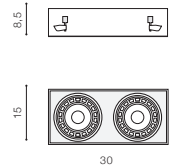

NOVA GIPS

bulb not included

voltage: 230V	connect 1x ES111 MAX 50W or ADAP111
IP20	connect GU10 1x Max 40W
	installation place
	inlet opening 15,2x15,2cm

COLOUR / NEW INDEX NO.

- ☒ BLACK / BLACK (BK/BK) **AZ2872**
- ☐ WHITE / WHITE (WH/WH) **AZ2873**

TILT 45°

NOVA 2 GIPS

bulb not included

voltage: 230V	connect 2x ES111 MAX 50W or ADAP111
IP20	connect GU10 2x Max 40W
	installation place
	inlet opening 30.5x15.2cm

COLOUR / NEW INDEX NO.

- ☒ BLACK / BLACK (BK /BK) **AZ2935**
- ☐ WHITE / WHITE (WH /WH) **AZ2934**

TILT 45°