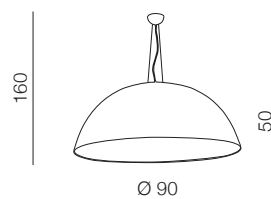

Magma

NEW

194

Magma 70

AZ1403

(black/white)

3x E27 MAX 60W
metal

Magma 90