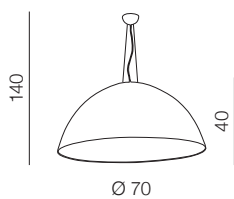

Magma

NEW

194

Magma 70

AZ1403

(black/white)

3x E27 MAX 60W
metal

Magma 90