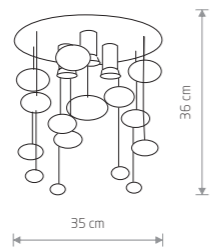

SALVA A
glass, stainless steel

5422
1xGU10, max 35W

SALVA C
glass, stainless steel

5424
3xGU10, max 35W

SALVA E
glass, stainless steel

5428
5xGU10, max 35W

SALVA G
glass, stainless steel

6845
4xE27, max 60W

SALVA H
glass, stainless steel

6846
4xE27, max 60W