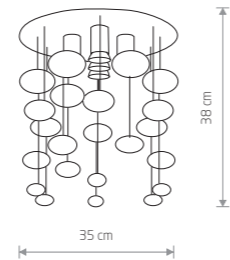

SALVA A
glass, stainless steel

5422
1xGU10, max 35W

SALVA C
glass, stainless steel

5424
3xGU10, max 35W

SALVA E
glass, stainless steel

5428
5xGU10, max 35W

SALVA G
glass, stainless steel

6845
4xE27, max 60W

SALVA H
glass, stainless steel

6846
4xE27, max 60W