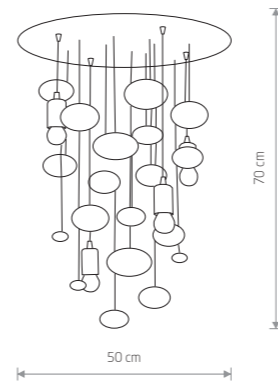

SALVA A
glass, stainless steel

5422
1xGU10, max 35W

SALVA C
glass, stainless steel

5424
3xGU10, max 35W

SALVA E
glass, stainless steel

5428
5xGU10, max 35W

SALVA G
glass, stainless steel

6845
4xE27, max 60W

SALVA H
glass, stainless steel

6846
4xE27, max 60W