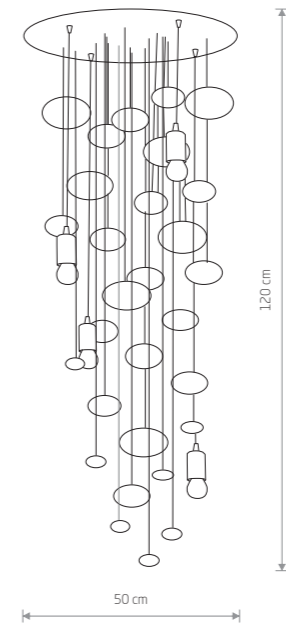

SALVA A
glass, stainless steel

5422
1xGU10, max 35W

SALVA C
glass, stainless steel

5424
3xGU10, max 35W

SALVA E
glass, stainless steel

5428
5xGU10, max 35W

SALVA G
glass, stainless steel

6845
4xE27, max 60W

SALVA H
glass, stainless steel

6846
4xE27, max 60W