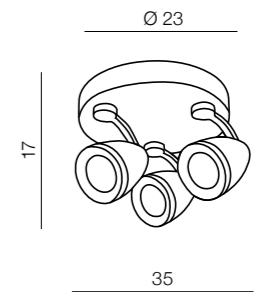

* BULB NOT INCLUDED

1 BLACK/CHROME

2 WHITE

Tubo 1

- 1 **AZ1236** (black/chrome)
- 2 **AZ1237** (white)

1x GU10 MAX 50W *
aluminium

Tubo 4

- 1 **AZ1238** (black/chrome)
- 2 **AZ1239** (white)

4x GU10 MAX 50W *
aluminium

* BULB NOT INCLUDED

Albico 1

AZ1240
(sand white)
1x GU10 MAX 50W *
aluminium

Albico 2

AZ1241
(sand white)
2x GU10 MAX 50W *
aluminium

Albico 3 round

AZ1243
(sand white)
3x GU10 MAX 50W *
aluminium