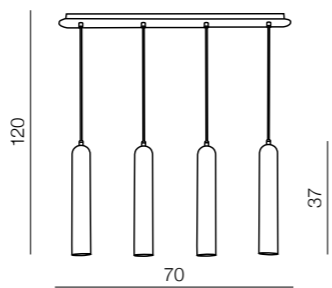

* BULB NOT INCLUDED

1 BLACK/CHROME

2 WHITE

Tubo 1

- 1 **AZ1236** (black/chrome)
- 2 **AZ1237** (white)

1x GU10 MAX 50W *
aluminium

Tubo 4

- 1 **AZ1238** (black/chrome)
- 2 **AZ1239** (white)

4x GU10 MAX 50W *
aluminium

* BULB NOT INCLUDED

Albico 1

AZ1240
(sand white)
1x GU10 MAX 50W *
aluminium

Albico 2

AZ1241
(sand white)
2x GU10 MAX 50W *
aluminium

Albico 3 round

AZ1243
(sand white)
3x GU10 MAX 50W *
aluminium