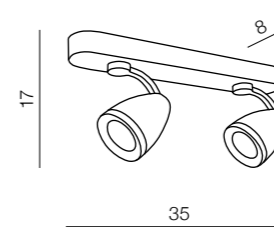

* BULB NOT INCLUDED

1 BLACK/CHROME

2 WHITE

Tubo 1

- 1 **AZ1236** (black/chrome)
- 2 **AZ1237** (white)

1x GU10 MAX 50W *
aluminium

Tubo 4

- 1 **AZ1238** (black/chrome)
- 2 **AZ1239** (white)

4x GU10 MAX 50W *
aluminium

* BULB NOT INCLUDED

Albico 1

AZ1240
(sand white)
1x GU10 MAX 50W *
aluminium

Albico 2

AZ1241
(sand white)
2x GU10 MAX 50W *
aluminium

Albico 3 round

AZ1243
(sand white)
3x GU10 MAX 50W *
aluminium