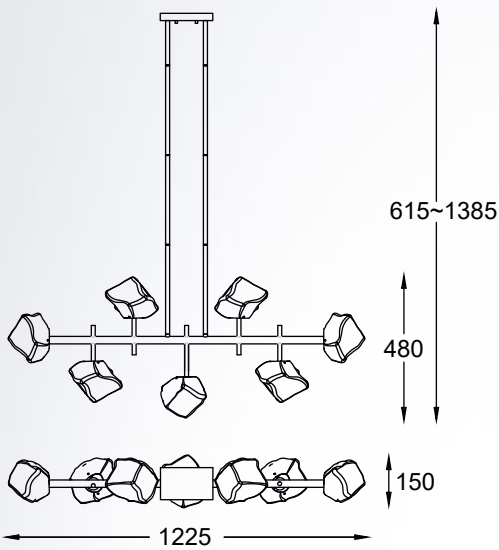

**ROCK**

**new**

Pendant lamp

**P0488-03K-SEAC**

3xG9 MAX 28W

metal matt black and gold body,  
crushed glass shade

**ROCK**

**new**

Pendant lamp

**P0488-07T-SEAC**

7xG9 MAX 28W

metal matt black  
and gold body,  
crushed glass shade

**ROCK**

**new**

Pendant lamp

**P0488-01M-SEAC**

1xE27 MAX 40W

metal matt black  
and gold body,  
crushed glass shade