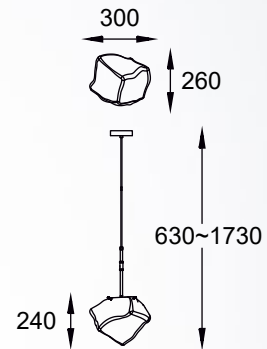

**ROCK**

**new**

Pendant lamp

**P0488-03K-SEAC**

3xG9 MAX 28W

metal matt black and gold body,  
crushed glass shade

**ROCK**

**new**

Pendant lamp

**P0488-07T-SEAC**

7xG9 MAX 28W

metal matt black  
and gold body,  
crushed glass shade

**ROCK**

**new**

Pendant lamp

**P0488-01M-SEAC**