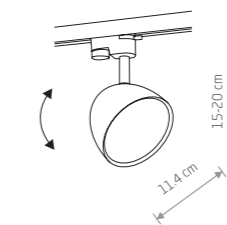

PROFILE IRIS LED 20W 9005

PROFILE EYE SPOT 9322

PROFILE EYE SPOT
painted steel, plastic PC, chrome

- 9321 9322
- 1xGU10, max 10W only LED
- solid brass, plastic PC**
- 7857
- 1xGU10, max 10W only LED

PROFILE VESPA 8825

PROFILE VESPA
painted steel, plastic PC, chrome

- 8824 8825
- 1xGU10 ES111, max 75W

PROFILE BIT PLUS 9018

PROFILE BIT PLUS
painted steel, plastic PC

- 9020 9018
- 1xGU10 ES111, max 75W