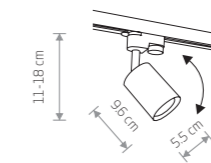

PROFILE IRIS LED 20W 9005

PROFILE EYE SPOT 9322

PROFILE EYE SPOT
painted steel, plastic PC, chrome

- 9321 9322
- 1xGU10, max 10W only LED
- solid brass, plastic PC**
- 7857
- 1xGU10, max 10W only LED

PROFILE VESPA 8825

PROFILE VESPA
painted steel, plastic PC, chrome

- 8824 8825
- 1xGU10 ES111, max 75W

PROFILE BIT PLUS 9018

PROFILE BIT PLUS
painted steel, plastic PC

- 9020 9018
- 1xGU10 ES111, max 75W