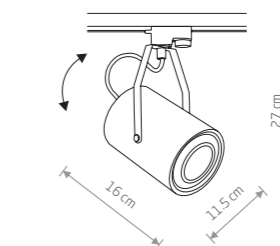

PROFILE IRIS LED 20W 9005

PROFILE EYE SPOT 9322

PROFILE EYE SPOT
painted steel, plastic PC, chrome

- 9321 9322
- 1xGU10, max 10W only LED
- solid brass, plastic PC**
- 7857
- 1xGU10, max 10W only LED

PROFILE VESPA 8825

PROFILE VESPA
painted steel, plastic PC, chrome

- 8824 8825
- 1xGU10 ES111, max 75W

PROFILE BIT PLUS 9018

PROFILE BIT PLUS
painted steel, plastic PC

- 9020 9018
- 1xGU10 ES111, max 75W