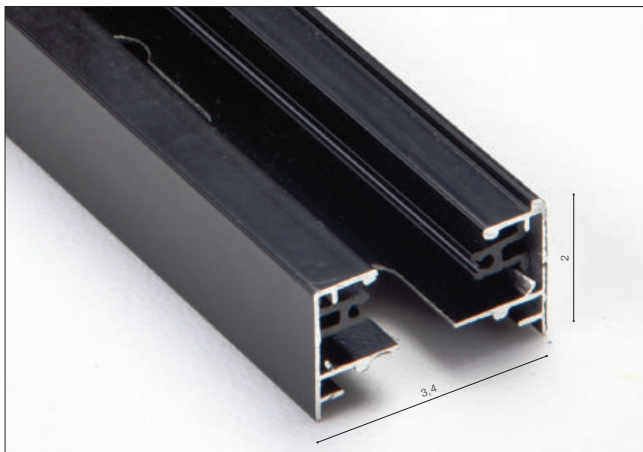

TRACK 1-LINE

2

Accessories for Track 1 Line

1-Li

Tracks (1m, 1,5m, 2m, 3m)

- TRACK 1m (BLACK)AZ4729
- TRACK 1m (WHITE)AZ4728
- TRACK 1,5m (BLACK)AZ4731
- TRACK 1,5m (WHITE)AZ4730
- TRACK 2m (BLACK)AZ4733
- TRACK 2m (WHITE)AZ4732
- TRACK 3m (BLACK)AZ4735
- TRACK 3m (WHITE)AZ4734

Straight Connector

- STRAIGHT CONNECTOR (BLACK)AZ4737
- STRAIGHT CONNECTOR (WHITE)AZ4736

* - EXPLANATION SHORTCUT PAGE 2 (E)