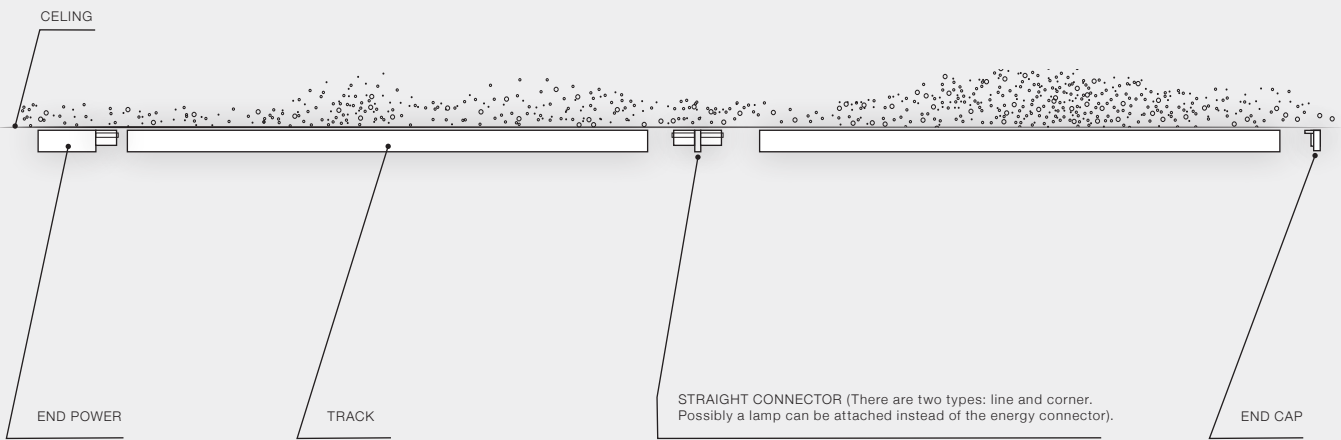

TRACK 1-LINE

2

Accessories for Track 1 Line

1-Li

Tracks (1m, 1,5m, 2m, 3m)

- TRACK 1m (BLACK)AZ4729
- TRACK 1m (WHITE)AZ4728
- TRACK 1,5m (BLACK)AZ4731
- TRACK 1,5m (WHITE)AZ4730
- TRACK 2m (BLACK)AZ4733
- TRACK 2m (WHITE)AZ4732
- TRACK 3m (BLACK)AZ4735
- TRACK 3m (WHITE)AZ4734

Straight Connector

- STRAIGHT CONNECTOR (BLACK)AZ4737
- STRAIGHT CONNECTOR (WHITE)AZ4736

* - EXPLANATION SHORTCUT PAGE 2 (E)