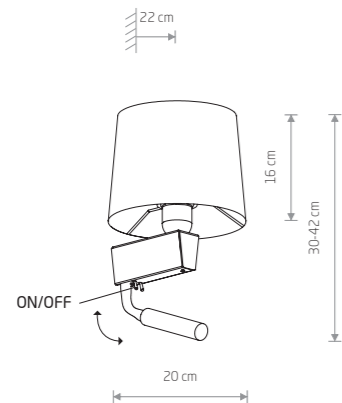

CHILLIN 8216

CHILLIN 8215

CHILLIN 8201

CHILLIN 8200

CHILLIN 8211

CHILLIN 8214

CHILLIN 8213

CHILLIN 8197

CHILLIN 8198

CHILLIN

fabric, painted steel, flexible stem

- 8216
- 8215

1xE27 max 40W, 1xG9 max 10W only LED

fabric, painted steel, solid brass, flexible stem

- 8213

1xE27 max 40W, 1xG9 max 10W only LED

velvet, painted steel, solid brass, flexible stem

- 8214

1xE27 max 40W, 1xG9 max 10W only LED

CHILLIN

fabric, painted steel

- 8201
- 8200
- 8197

1xE27, max 40W

fabric, brushed stainless steel