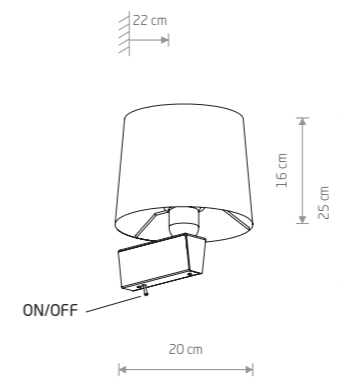

CHILLIN 8198

CHILLIN

fabric, painted steel, flexible stem

- 8216
- 8215

1xE27 max 40W, 1xG9 max 10W only LED

fabric, painted steel, solid brass, flexible stem

- 8213

1xE27 max 40W, 1xG9 max 10W only LED

velvet, painted steel, solid brass, flexible stem

- 8214

1xE27 max 40W, 1xG9 max 10W only LED

CHILLIN

fabric, painted steel

- 8201
- 8200
- 8197

1xE27, max 40W

fabric, brushed stainless steel